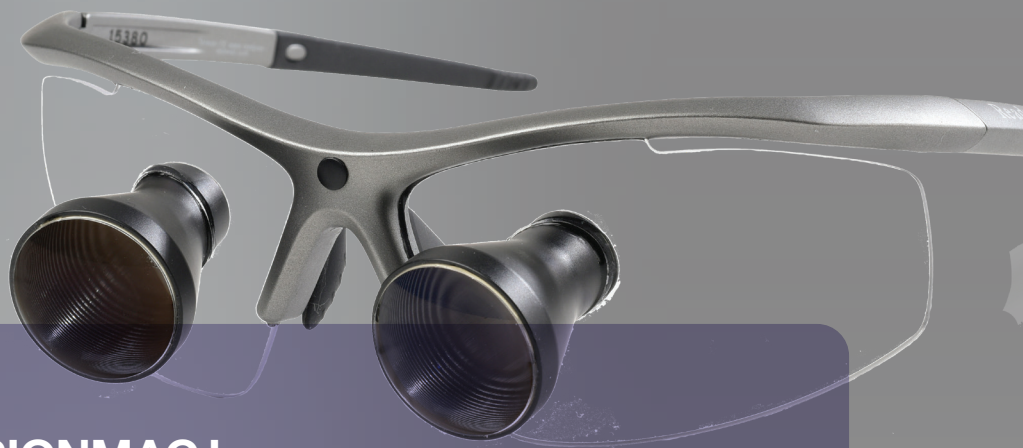

OPTICLAR VISIONMAG Loupes

By using modern polymer plastics OPTICLAR loupes combine durability with light weight comfort. OPTICLAR VISIONMAG loupes are available in a variety of magnifications and specifications to cater for a wide range of disciplines.

They are ideal for General Surgery, Dermatology, ENT, Ophthalmology, Oral and Maxillofacial Surgery, Dentistry and Veterinary Medicine as well as many other types of uses.

All VISIONMAG loupes have the following characteristics

- Achromatic, multi coated optics for crisp, bright images
- Water resistant
- Independently adjustable optics for perfect PD adjustment or auto-adjust optics where applicable for ease of use and perfect PD adjustment
- Wide fields of view and deep working distances
- Wide choice of working distances and magnifications providing the ideal solution for many applications
- Optional cost-effective lighting systems
- Comfortable, lightweight and strong sports style frames
- Click in supplementary frames for individual prescription lens (I.O. Loupes)
- Lens protector
- Choice of stylish frame colours
- Storage case